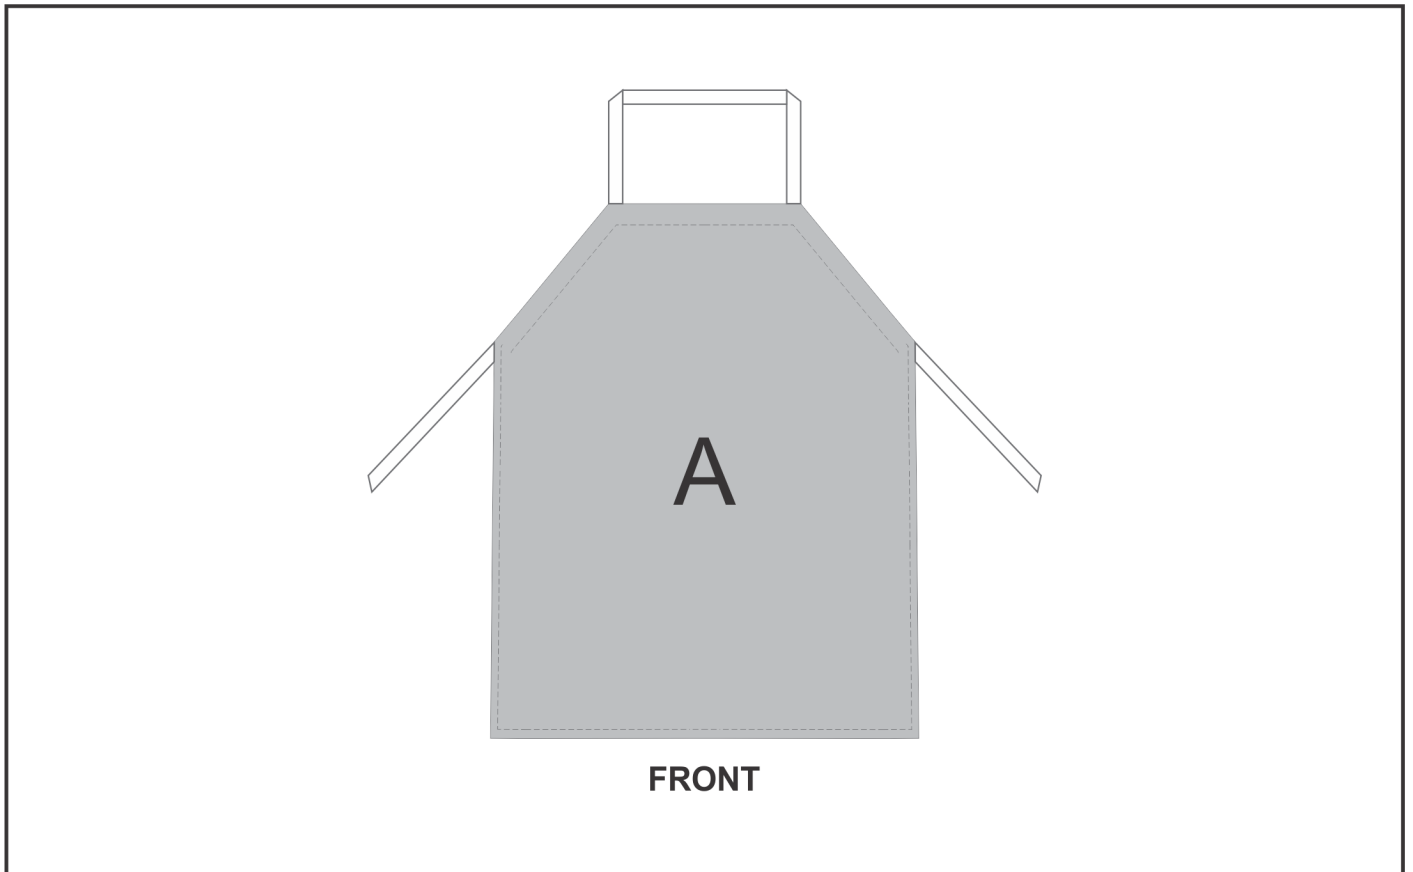

HC-HP-1-G

Hoppla Bostock Apron

Need to know:

- Includes 1-Position Sublimation (setup fees apply)
- **Please Note: We cannot guarantee 100% logo Alignment on all Brandable Panels.**

Branding Options:

Position A

1. Custom Sublimation A (CPSUB-A)
Full Colour
Size: 594mm wide x 742mm high